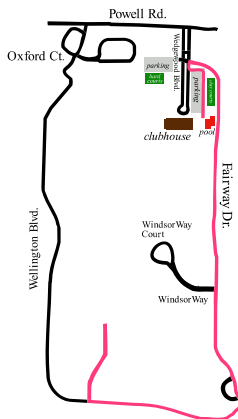

LFL PINK 5K Run/Walk

3.1 MILE RUN - Start at clubhouse banquet entrance. Run down parking lane and turn right onto Fairway Dr. Follow Fairway Drive to Forest Glen; run to end of street. Retrace course back to country club. Run up the furthest parking lane and to the finish line at clubhouse banquet entrance.