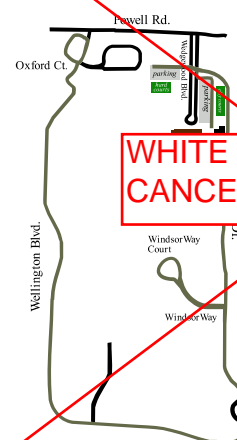

LFL BLUE Triathlon Course

25 LAPSWIM - Start at Pool - 25 Lengths

5 MILE BIKE - Start at Clay Courts; Exit parking lot right onto Fairway Drive, follow Fairway Drive, which becomes Wellington Blvd. Continue on Wellington Blvd. around the golf course, turn left into Oxford Court, make loop and exit turning right onto Wellington Blvd. Return the way you came and end at the Hard Tennis Courts

2 MILE RUN - Start at Hard Courts continue onto Fairway Dr. Follow Fairway Drive to WindsorWay, turn right and continue on your right around the cul de sac. Exit WindsorWay turning left back onto Fairway Dr. Return to club, turn left onto Wedgewood Blvd. and left into the parking lot. Run up the furthest parking lane and into the finish line at clubhouse banquet entrance.

LFL RED Triathlon Course (Family Course!)

10 LAPSWIM - Start at Pool - 10 Lengths

2 MILE BIKE - Start at Clay Courts; Exit parking lot right onto Fairway Drive. Follow Fairway Drive to Buxton Court, bike around Buxton Court and return to club on Fairway Dr. End at the Hard Tennis Courts

LFL WHITE Duathlon Course

WHITE DUATHLON COURSE CANCELLED

5 MILE BIKE - Start at Clay Courts; Exit parking lot right onto Fairway Drive, follow Fairway Drive, which becomes Wellington Blvd.

2 MILE RUN - Start at Hard Courts continue onto Fairway Dr. Follow Fairway Drive to WindsorWay, turn right and continue on your right around the cul de sac. Exit WindsorWay turning left back onto Fairway Dr. Return to club, turn left onto Wedgewood Blvd. and left into the parking lot. Run up the furthest parking lane and into the finish line at clubhouse banquet entrance.