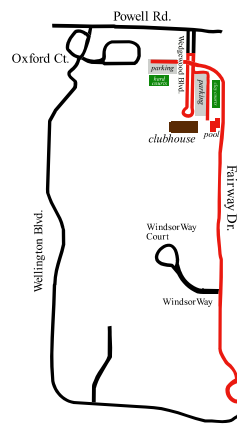

LFL RED Triathlon Course (Family Course!)

10 LAPSWIM - Start at Pool - 10 Lengths

2 MILE BIKE - Start at Clay Courts; Exit parking lot right onto Fairway Drive. Follow Fairway Drive to Buxton Court, bike around Buxton Court and return to club on Fairway Dr. End at the Hard Tennis Courts

1/2 MILE RUN - Start at Hard Courts; Left on drive run around first island; Run back up Club Drive, around portico and back down drive. Turn right into parking lot at end of driveway, run up the furthest parking lane and to the finish line at clubhouse banquet entrance.